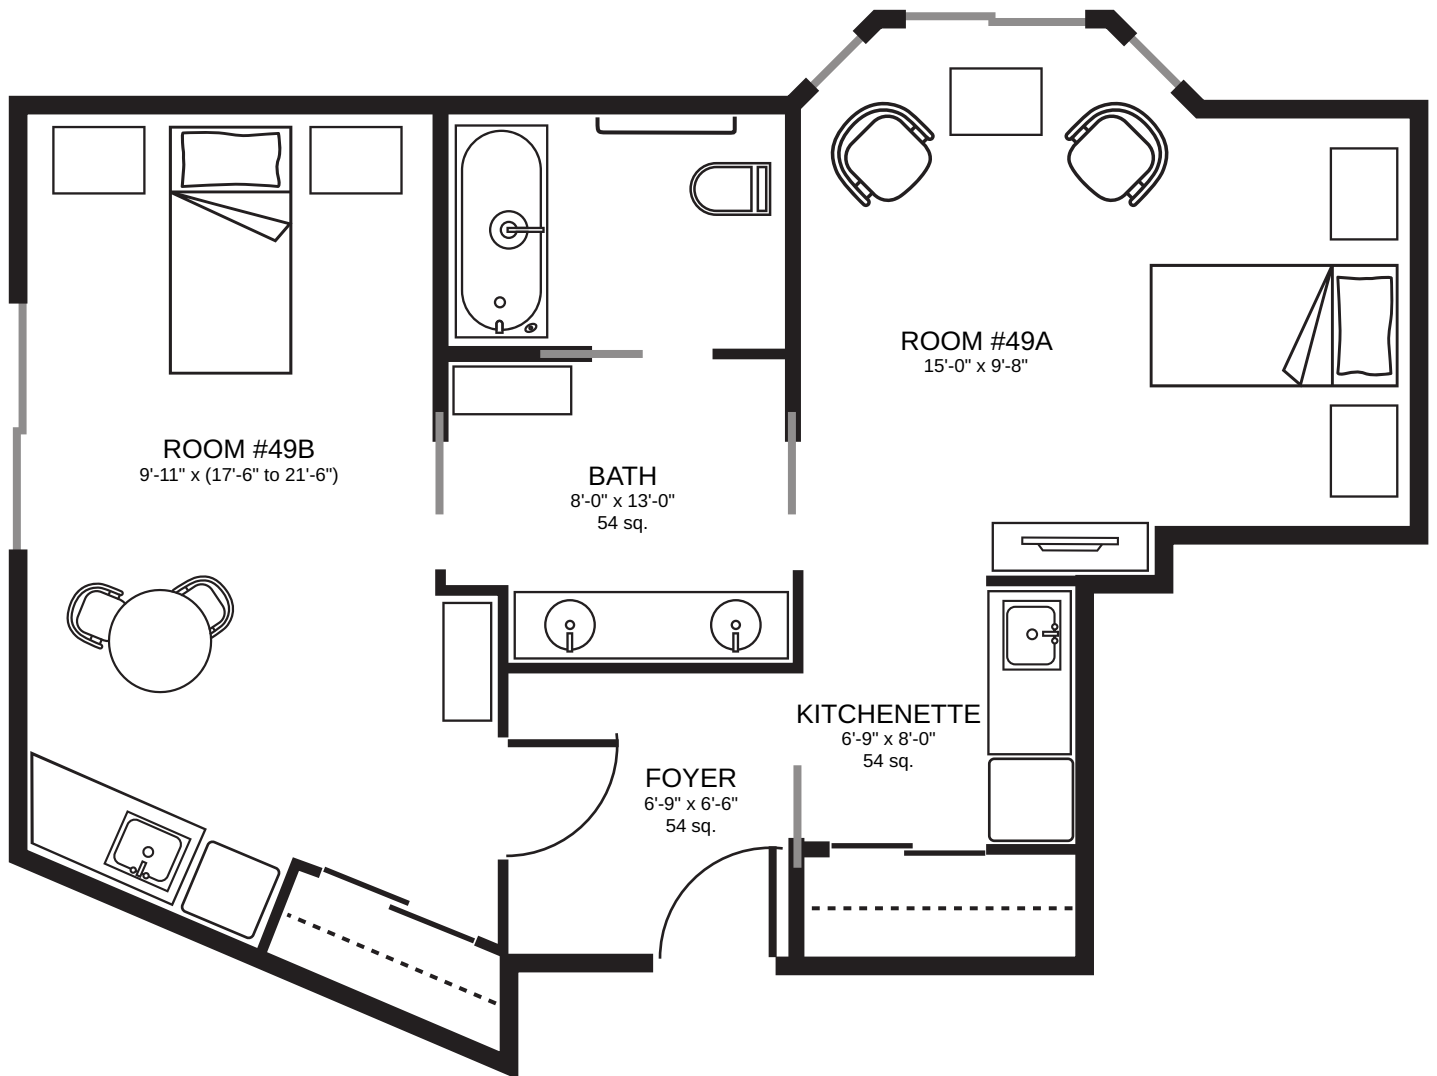

SunshineGardensWest.com

Sunshine Gardens
Senior Community

FLOOR PLAN B+ – PRIVATE

25 Sunshine Court, Durango, Colorado 81301

SunshineGardensWest.com

Sunshine Gardens
Senior Community

FLOOR PLAN C – SHARED or PRIVATE

25 Sunshine Court, Durango, Colorado 81301

SunshineGardensWest.com

FLOOR PLAN CYS – SEMI-PRIVATE

25 Sunshine Court, Durango, Colorado 81301

SunshineGardensWest.com

Sunshine Gardens
Senior Community

FLOOR PLAN D – PRIVATE or SEMI-PRIVATE