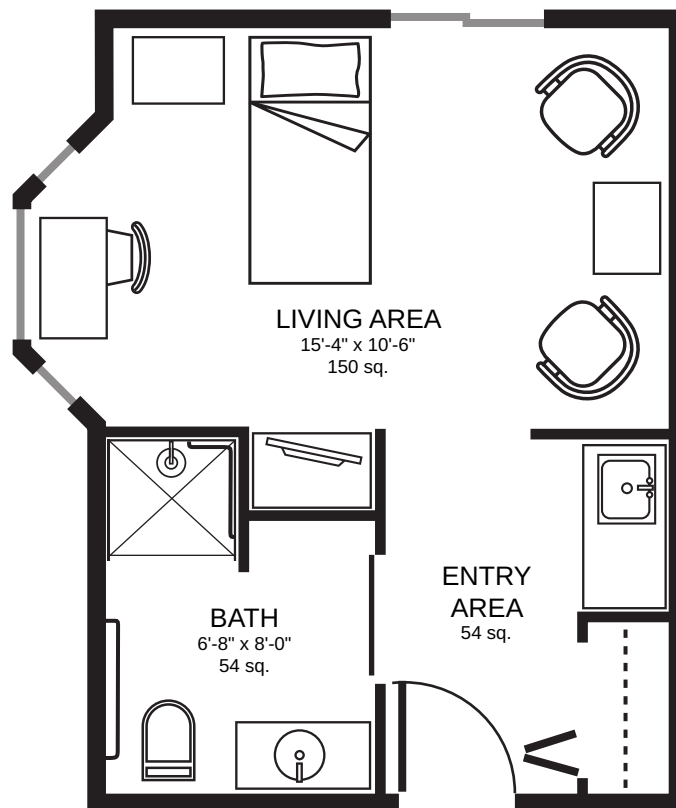

Sunshine Gardens
Senior Community

FLOOR PLAN A – PRIVATE

25 Sunshine Court, Durango, Colorado 81301

SunshineGardensWest.com

Sunshine Gardens
Senior Community

FLOOR PLAN B – PRIVATE

25 Sunshine Court, Durango, Colorado 81301

SunshineGardensWest.com

Sunshine Gardens
Senior Community

FLOOR PLAN B+ – PRIVATE

25 Sunshine Court, Durango, Colorado 81301

SunshineGardensWest.com

Sunshine Gardens
Senior Community

FLOOR PLAN C – SHARED or PRIVATE

25 Sunshine Court, Durango, Colorado 81301

SunshineGardensWest.com

FLOOR PLAN CYS – SEMI-PRIVATE

25 Sunshine Court, Durango, Colorado 81301

SunshineGardensWest.com

Sunshine Gardens
Senior Community

FLOOR PLAN D – PRIVATE or SEMI-PRIVATE