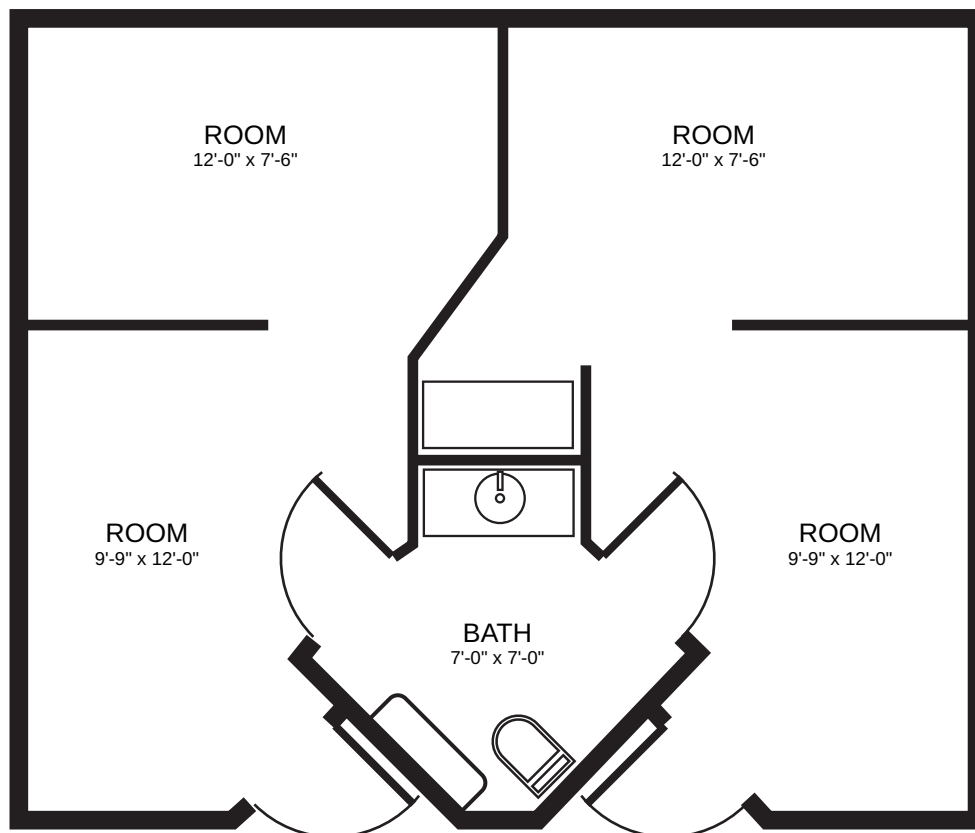

SunshineGardensWest.com

Sunshine Gardens
Senior Community

FLOOR PLAN B+ – PRIVATE

25 Sunshine Court, Durango, Colorado 81301

SunshineGardensWest.com

Sunshine Gardens
Senior Community

FLOOR PLAN C – SHARED or PRIVATE

25 Sunshine Court, Durango, Colorado 81301

SunshineGardensWest.com

FLOOR PLAN CYS – SEMI-PRIVATE

25 Sunshine Court, Durango, Colorado 81301

SunshineGardensWest.com

Sunshine Gardens
Senior Community

FLOOR PLAN D – PRIVATE or SEMI-PRIVATE