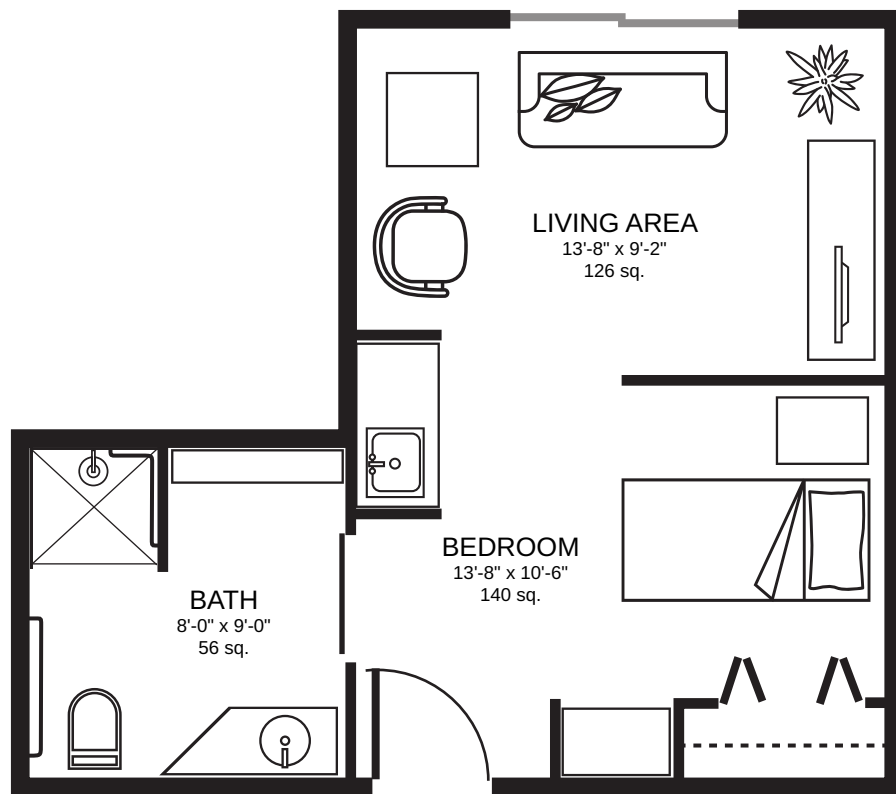

Sunshine Gardens
Senior Community

FLOOR PLAN A – PRIVATE

25 Sunshine Court, Durango, Colorado 81301

SunshineGardensWest.com

Sunshine Gardens
Senior Community

FLOOR PLAN B – PRIVATE

25 Sunshine Court, Durango, Colorado 81301

SunshineGardensWest.com

Sunshine Gardens
Senior Community

FLOOR PLAN B+ – PRIVATE

25 Sunshine Court, Durango, Colorado 81301

SunshineGardensWest.com

Sunshine Gardens
Senior Community

FLOOR PLAN C – SHARED or PRIVATE

25 Sunshine Court, Durango, Colorado 81301

SunshineGardensWest.com

FLOOR PLAN CYS – SEMI-PRIVATE

25 Sunshine Court, Durango, Colorado 81301

SunshineGardensWest.com

Sunshine Gardens
Senior Community

FLOOR PLAN D – PRIVATE or SEMI-PRIVATE