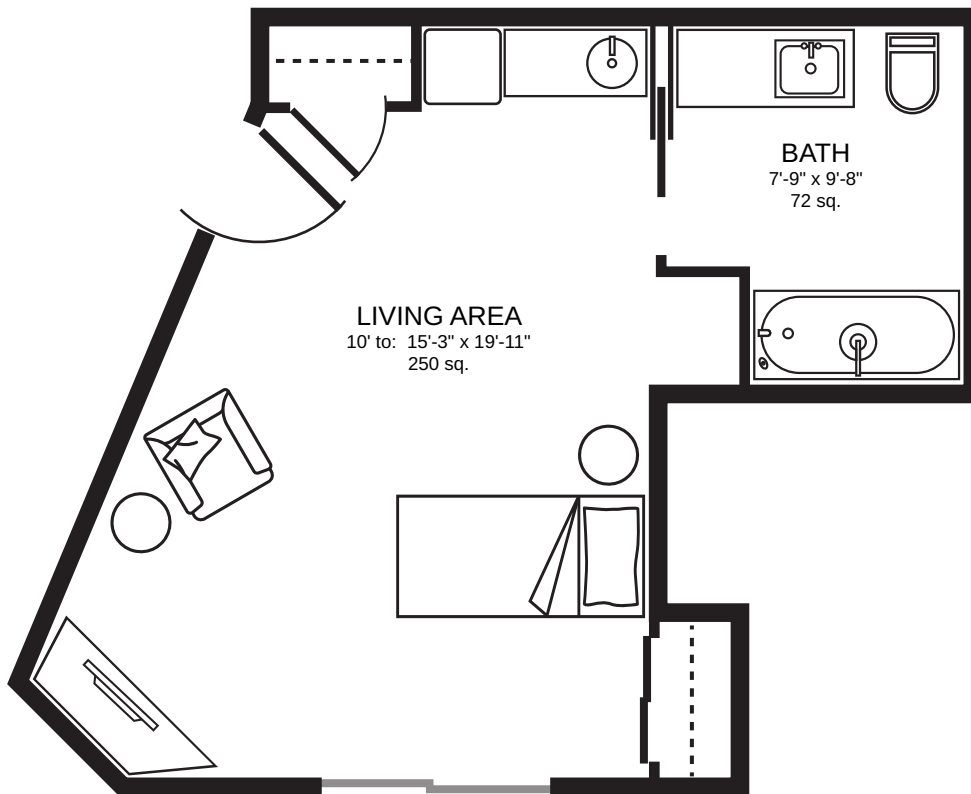

Sunshine Gardens
Senior Community

FLOOR PLAN A – PRIVATE

25 Sunshine Court, Durango, Colorado 81301

SunshineGardensWest.com

Sunshine Gardens
Senior Community

FLOOR PLAN B – PRIVATE

25 Sunshine Court, Durango, Colorado 81301

SunshineGardensWest.com

Sunshine Gardens
Senior Community

FLOOR PLAN B+ – PRIVATE

25 Sunshine Court, Durango, Colorado 81301

SunshineGardensWest.com

Sunshine Gardens
Senior Community

FLOOR PLAN C – SHARED or PRIVATE

25 Sunshine Court, Durango, Colorado 81301

SunshineGardensWest.com

FLOOR PLAN CYS – SEMI-PRIVATE

25 Sunshine Court, Durango, Colorado 81301

SunshineGardensWest.com

Sunshine Gardens
Senior Community

FLOOR PLAN D – PRIVATE or SEMI-PRIVATE