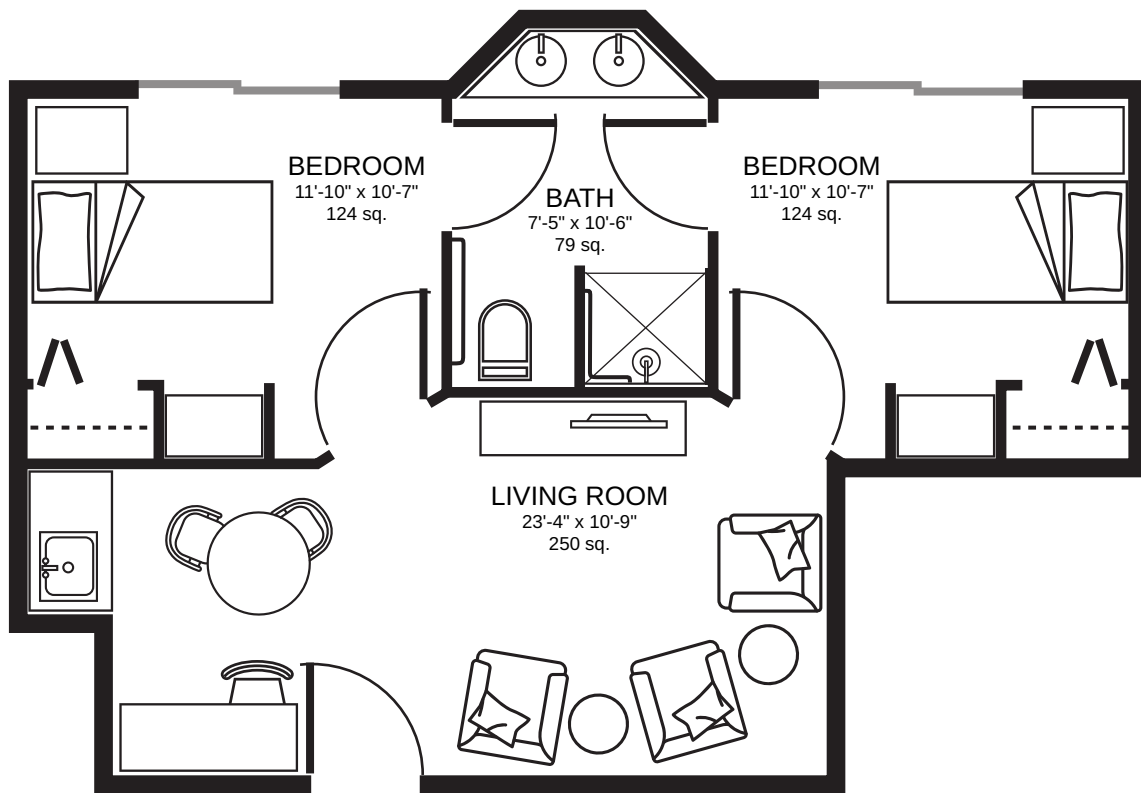

Sunshine Gardens
Senior Community

FLOOR PLAN A – PRIVATE

25 Sunshine Court, Durango, Colorado 81301

SunshineGardensWest.com

Sunshine Gardens
Senior Community

FLOOR PLAN B – PRIVATE

25 Sunshine Court, Durango, Colorado 81301

SunshineGardensWest.com

Sunshine Gardens
Senior Community

FLOOR PLAN B+ – PRIVATE

25 Sunshine Court, Durango, Colorado 81301

SunshineGardensWest.com

Sunshine Gardens
Senior Community

FLOOR PLAN C – SHARED or PRIVATE

25 Sunshine Court, Durango, Colorado 81301

SunshineGardensWest.com

FLOOR PLAN CYS – SEMI-PRIVATE

25 Sunshine Court, Durango, Colorado 81301

SunshineGardensWest.com

Sunshine Gardens
Senior Community

FLOOR PLAN D – PRIVATE or SEMI-PRIVATE